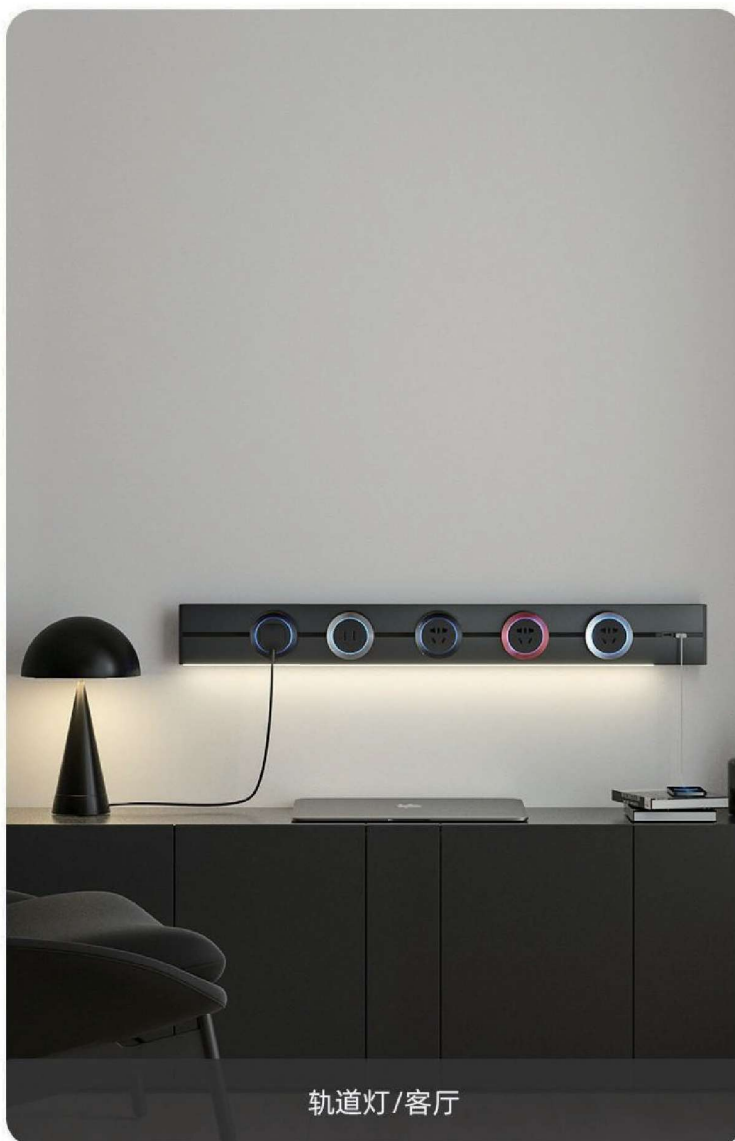

GUWIFE HOME

Good family Good wife

Ổ cắm thanh ray

Giải pháp tiện lợi cho ngôi nhà của bạn

轨道灯/客厅